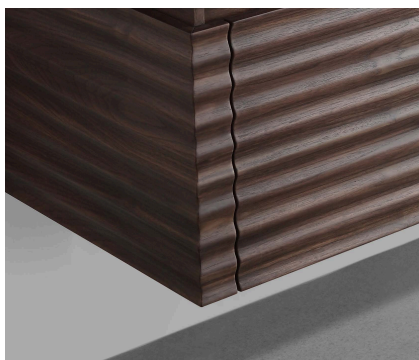

ELESTONE FLAT TOP

EleStone is an Acrylic Premium Solid Surface providing a sleek modern appearance, a seamless surface coupled with non-porous and hygienic properties.

MOISTURE RESISTANT MARINE PLY

Parisi cabinets are made from a premium moisture resistant multi-wood marine ply perfect for areas such as bathrooms with constant exposure to water.