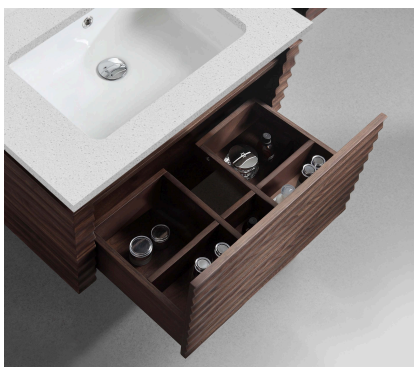

FINGER PULL DRAWERS

Soft-function drawers with finger pull drawer handles add sleek functionality while retaining the clean lines and minimalist aesthetic.

DRAWER ORGANISER

De-clutter your bathroom with built in drawer organisers. Finished in a dark beautiful wood, internal and external.