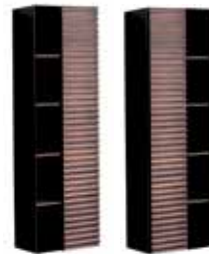

LOOM SIDE STORAGE CABINET

300(L) X 220(W) X 1600(H)
BLACK WALNUT
WITH 5 SHELF SET / 1 X DOOR
85525.BW